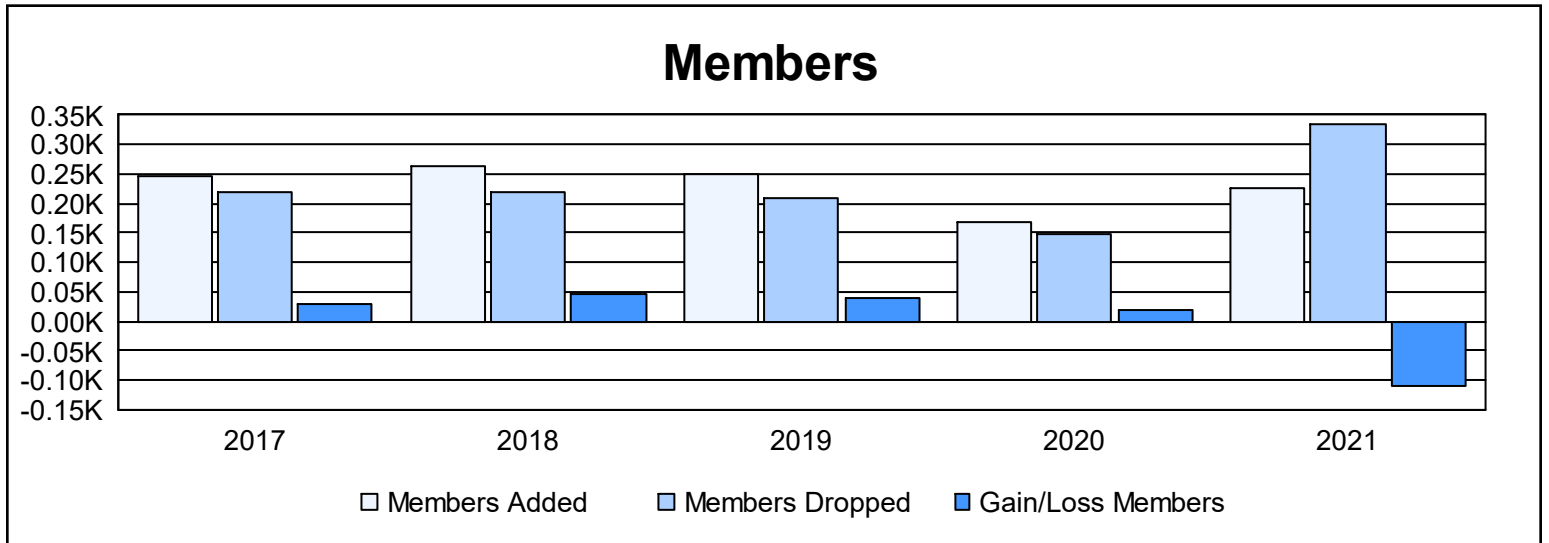

Year	New Clubs	Dropped Clubs	Gain/ Loss Clubs	New Members	Charter Members	Reinstate Members	Transfer Members	Total Member Added	Total Members Dropped	Gain/ Loss Members
2016-2017	1	0	1	206	23	6	12	247	218	29
2017-2018	2	0	2	188	60	12	5	265	219	46
2018-2019	1	0	1	202	32	3	13	250	210	40
2019-2020	0	0	0	146	3	7	11	167	149	18
2020-2021	2	0	2	142	63	5	16	226	335	-109
<b>Average</b>	<b>1</b>	<b>0</b>	<b>1</b>	<b>177</b>	<b>36</b>	<b>7</b>	<b>11</b>	<b>231</b>	<b>226</b>	<b>5</b>

### Membership Composition June 2021 Cumulative