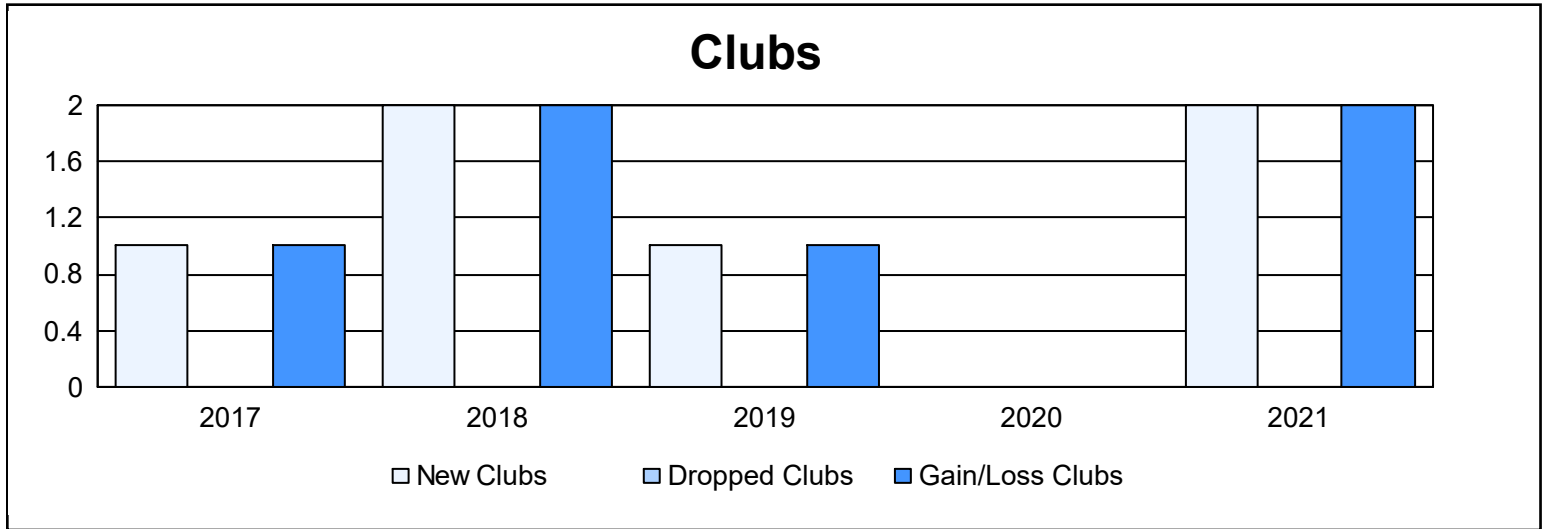

Year	New Clubs	Dropped Clubs	Gain/ Loss Clubs	New Members	Charter Members	Reinstate Members	Transfer Members	Total Member Added	Total Members Dropped	Gain/ Loss Members
2016-2017	1	0	1	206	23	6	12	247	218	29
2017-2018	2	0	2	188	60	12	5	265	219	46
2018-2019	1	0	1	202	32	3	13	250	210	40
2019-2020	0	0	0	146	3	7	11	167	149	18
2020-2021	2	0	2	142	63	5	16	226	335	-109
<b>Average</b>	<b>1</b>	<b>0</b>	<b>1</b>	<b>177</b>	<b>36</b>	<b>7</b>	<b>11</b>	<b>231</b>	<b>226</b>	<b>5</b>

### Membership Composition June 2021 Cumulative