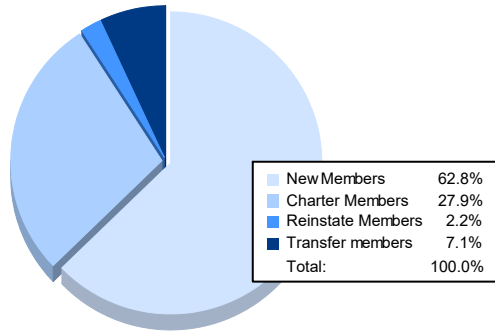

Year	New Clubs	Dropped Clubs	Gain/ Loss Clubs	New Members	Charter Members	Reinstate Members	Transfer Members	Total Member Added	Total Members Dropped	Gain/ Loss Members
2016-2017	1	0	1	206	23	6	12	247	218	29
2017-2018	2	0	2	188	60	12	5	265	219	46
2018-2019	1	0	1	202	32	3	13	250	210	40
2019-2020	0	0	0	146	3	7	11	167	149	18
2020-2021	2	0	2	142	63	5	16	226	335	-109
<b>Average</b>	<b>1</b>	<b>0</b>	<b>1</b>	<b>177</b>	<b>36</b>	<b>7</b>	<b>11</b>	<b>231</b>	<b>226</b>	<b>5</b>

### Membership Composition June 2021 Cumulative